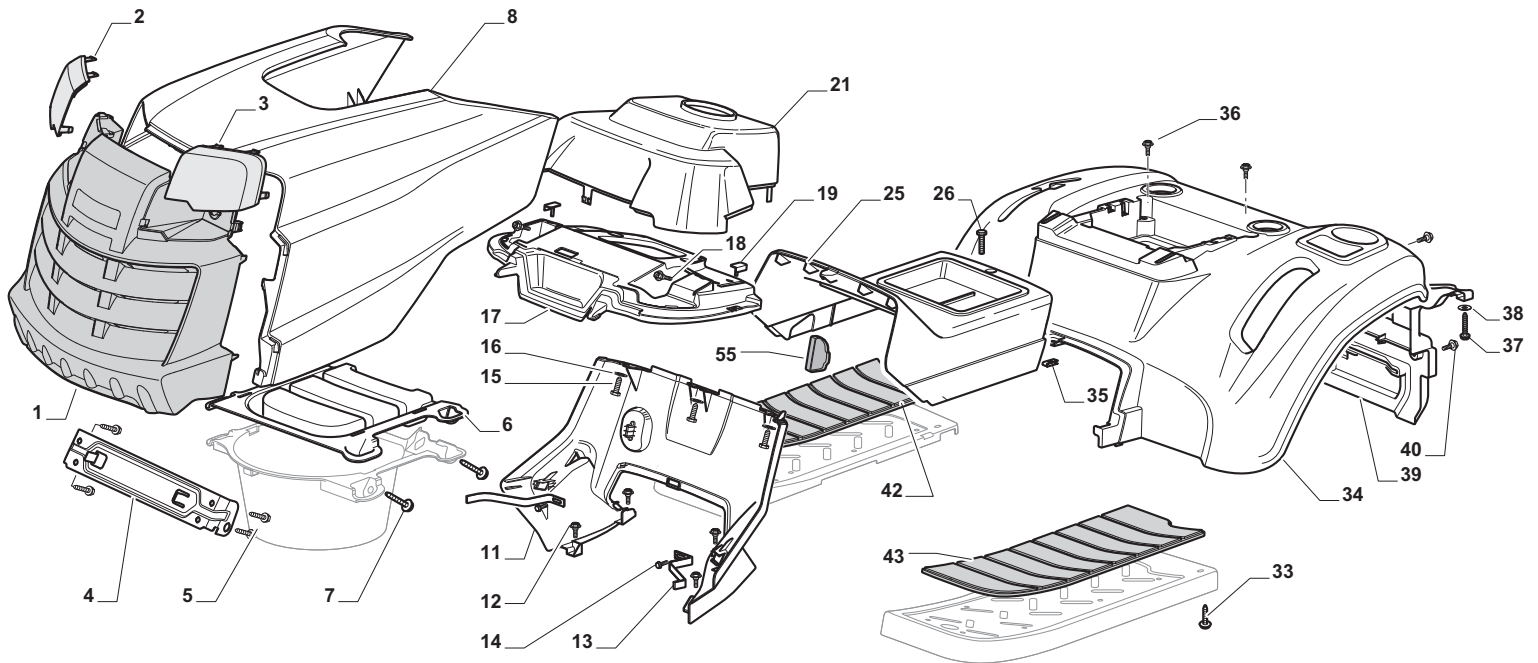

THIS INFORMATION IS NOT INTENDED FOR SALE OR RESALE, AND THIS NOTICE MUST REMAIN ON ALL COPIES.

Chassis				
POSITION	CODE	Q.TY	DESCRIPTION	NOTES
1	24487998/0	1	Cotter Pin	
2	25510079/0	2	Pin	
3	12154210/0	2	Nut	
4	12735599/0	2	Screw	
5	325547225/0	1	Right Plate	
6	325547227/0	1	Left Plate	
11	382785169/1	1	Steering Column Support	
12	125943009/0	4	Screw	
13	325785331/1	1	Right Seat Support	
14	325785333/1	1	Left Seat Support	
15	125943009/0	6	Screw	
16	382785179/0	1	Footboard Support	
17	125943009/0	2	Screw	
18	125943009/0	2	Screw	
20	325500041/1	1	Right Footboard	
21	325500043/1	1	Left Footboard	
22	12735599/0	2	Screw	
25	12293201/0	2	Nut	
26	325820109/1	1	Seat Support	
27	125160048/0	2	Spacer	
28	125430263/0	2	Spring	
29	325060038/0	1	Cam	
30	325820105/1	1	Support	
31	125430264/0	2	Spring	
32	12521350/0	2	Washer	
33	12691400/0	2	Screw	
34	325122002/0	2	Hood	
35	382547061/0	1	Plate	
36	22524970/2	2	Pin	
37	382820151/0	1	Seat Support	
38	12155010/0	2	Nut	
39	118203854/0	2	Protection	
40	125943009/0	4	Screw	

Body				
POSITION	CODE	Q.TY	DESCRIPTION	NOTES
1	325076914/0	1	Hood, Front,Grey	
2	325410903/0	1	Right Grill	
3	325410904/0	1	Left Grill	
4	325785365/0	1	Engine Hood Support	
5	12735403/0	4	Screw	
6	325263302/1	1	Air Intake Grill	
7	112728692/0	4	Screw	
8	325076912/0	1	Engine Hood Yellow	
11	325785298/0	1	Dashboard Support	
12	125943010/0	4	Screw	
13	325270325/0	2	Guide	
14	12735599/0	2	Screw	
15	112735406/0	3	Screw	
16	12523040/0	3	Washer	
17	325120202/1	1	Dashboard	
18	125943010/0	2	Screw	
19	325260003/0	2	Grommet	
21	325120203/0	1	Cover	
25	325110396/1	1	Cover, Yellow	
26	125943010/0	1	Screw	
33	112735406/0	4	Screw	
34	325110399/0	1	Wheels Cover, Yellow	
35	112437506/0	1	Plate	
36	125943010/0	2	Screw	
37	112735406/0	2	Screw	
38	12523040/0	2	Washer	
39	325547208/1	1	Plate	
40	125943010/0	2	Screw	
42	325110384/0	1	Right Footboardcover	
43	325110385/0	1	Left Footboard Cover	
55	325207191/0	1	Plate	