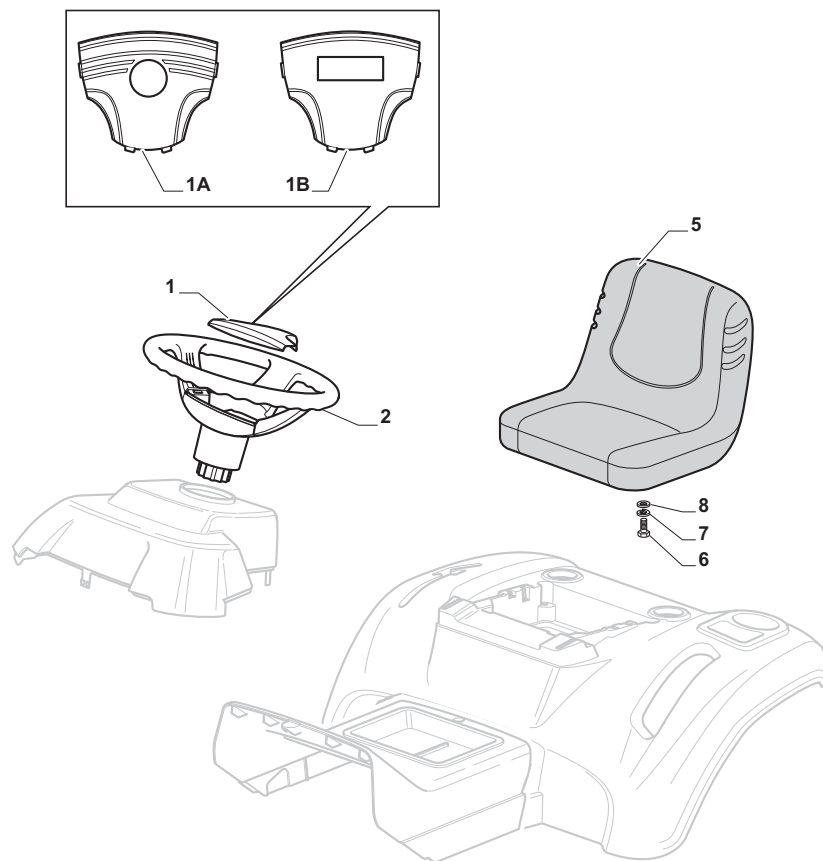

Seat & Steering Wheel				
POSITION	CODE	Q.TY	DESCRIPTION	NOTES
1A	325580503/0	1	Steering Plate	
1B	325580504/0	1	Steering Plate	
2	325961219/0	1	Steering Wheel	
5	25722463/0	1	Seat	
6	12792611/0	4	Screw	
7	12540260/0	4	Washer	
8	12523060/0	4	Washer