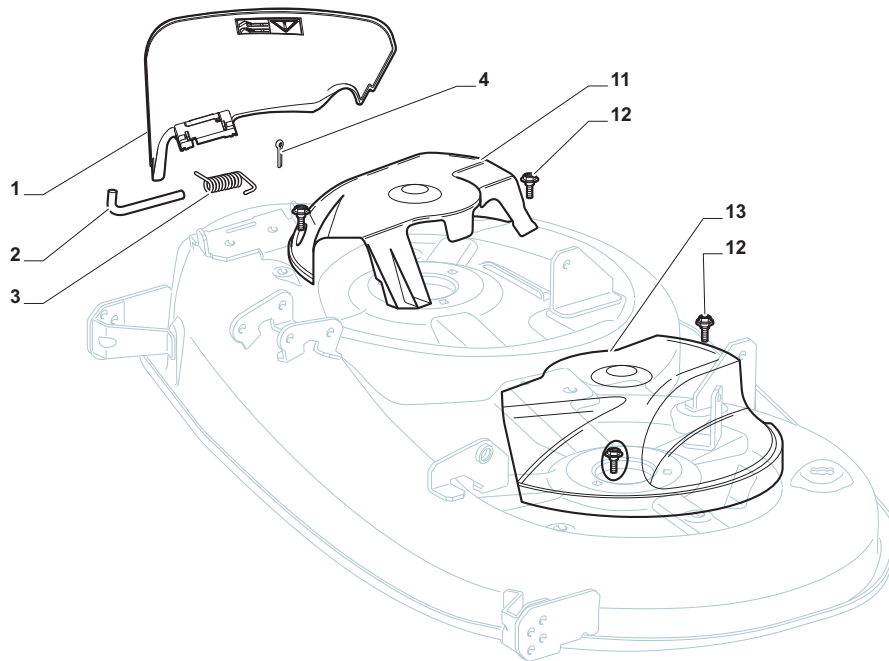

Guards				
POSITION	CODE	Q.TY	DESCRIPTION	NOTES
1	325600087/0	1	Exit Protection	
2	25510073/0	1	Pin	
3	125430242/1	1	Spring	
4	12141418/0	1	Cotter Pin	
11	325600088/0	1	Case	
12	125943006/0	4	Screw	
13	325600089/0	1	Case