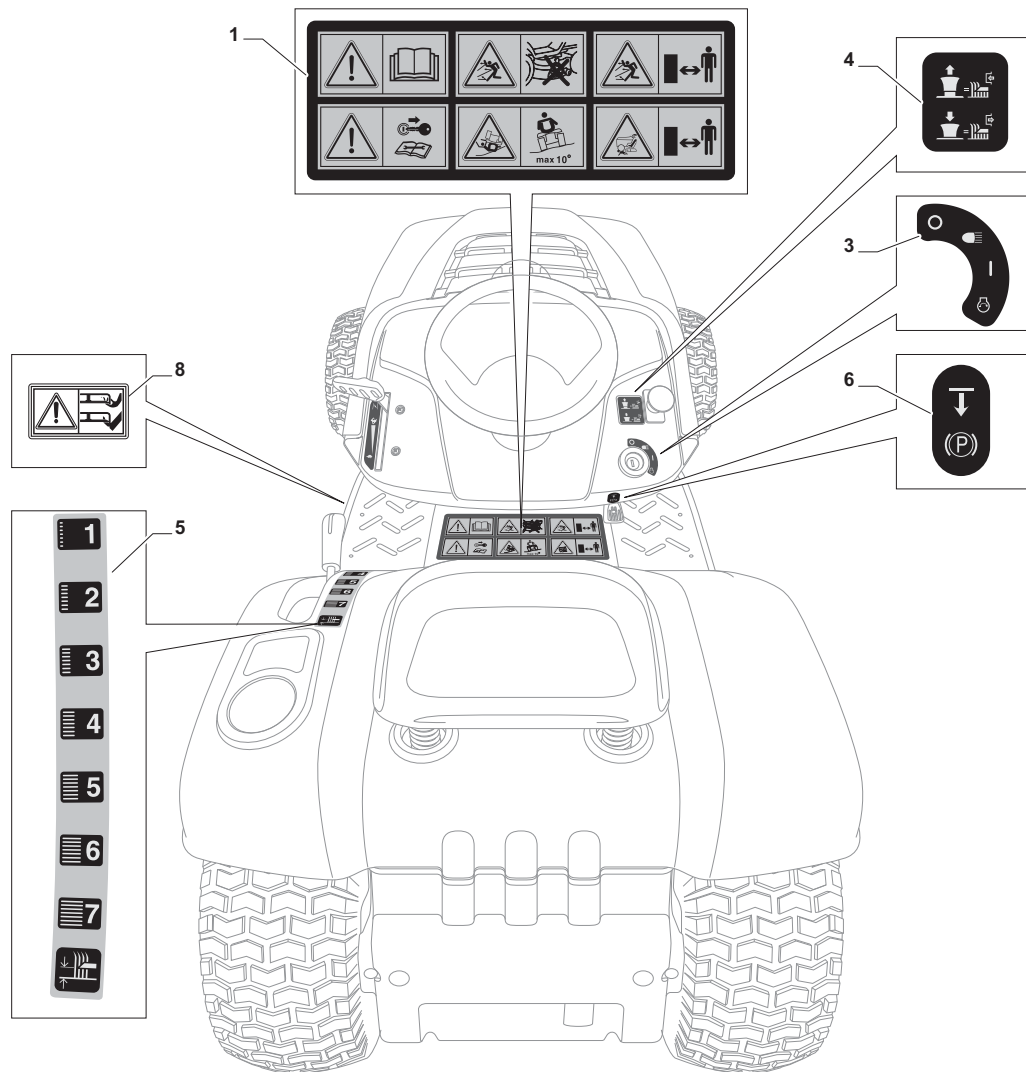

Labels				
POSITION	CODE	Q.TY	DESCRIPTION	NOTES
1	114362365/1	1	Label	
3	114363699/0	1	Label	
4	14361438/0	1	Label	
5	114363701/0	1	Label	
6	114363700/0	1	Label	
8	114356699/1	1	Label