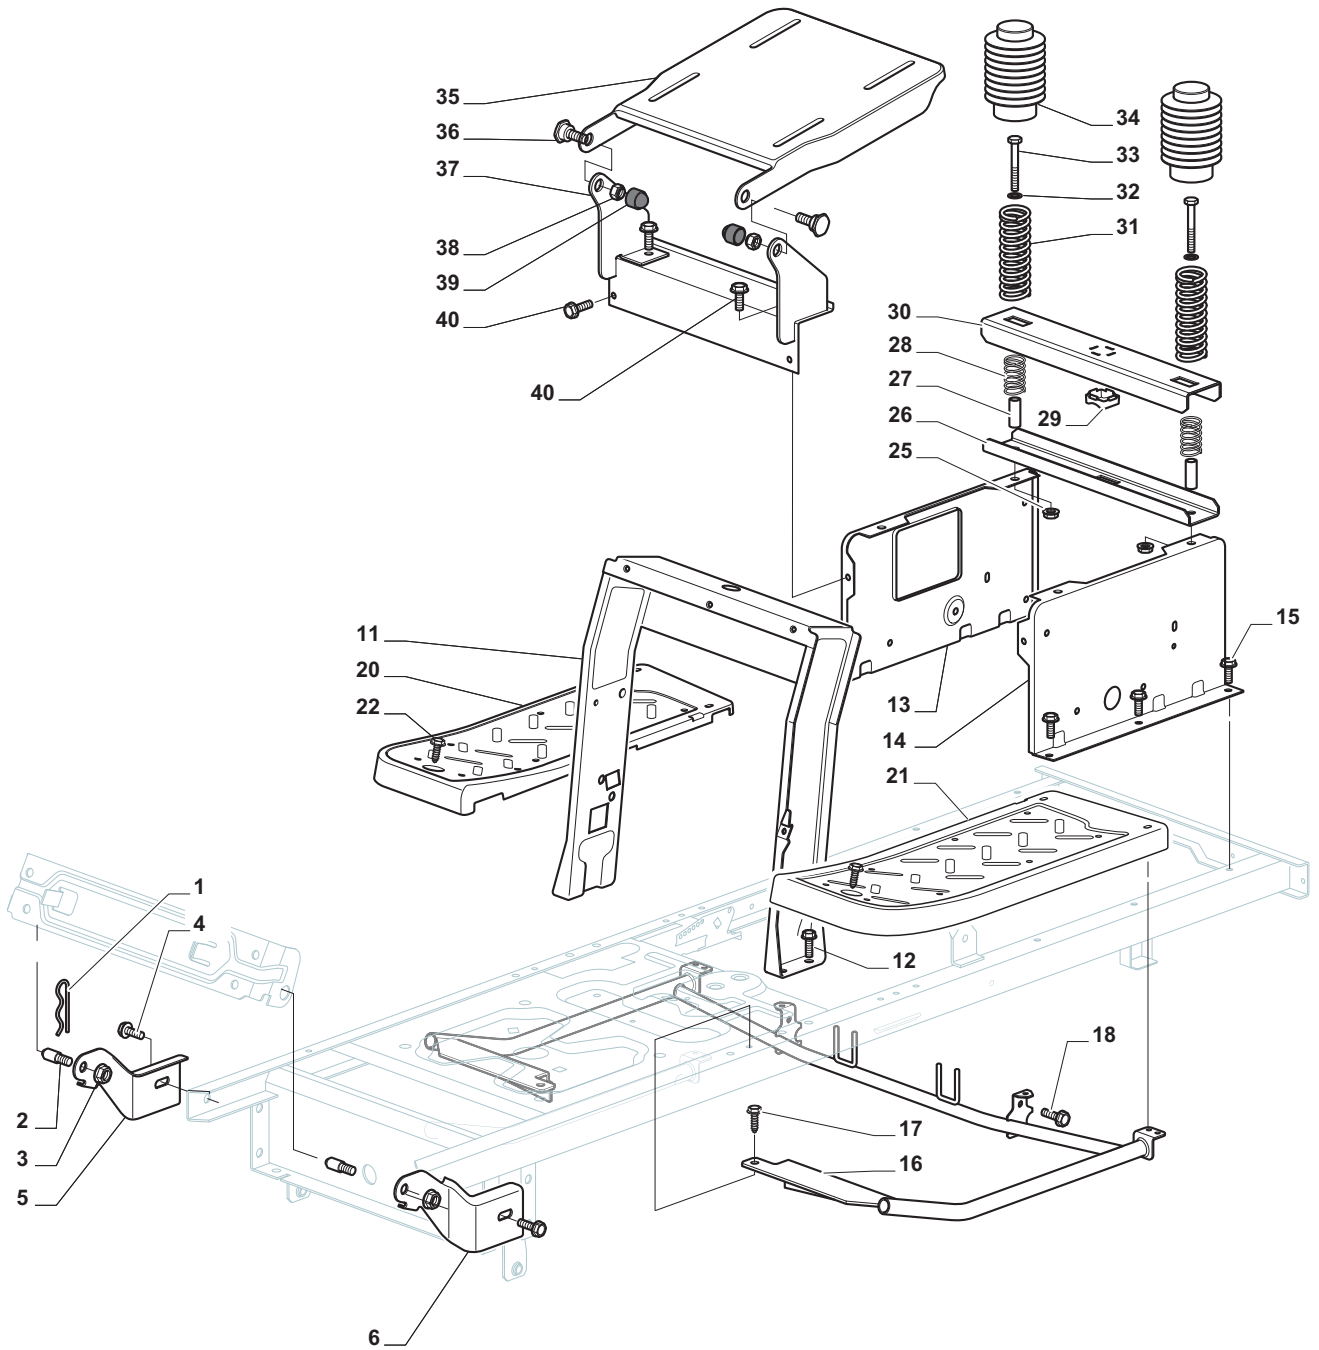

THIS INFORMATION IS NOT INTENDED FOR SALE OR RESALE, AND THIS NOTICE MUST REMAIN ON ALL COPIES.

Chassis				
POSITION	CODE	Q.TY	DESCRIPTION	NOTES
1	24487998/0	1	Cotter Pin	
2	25510079/0	2	Pin	
3	12154210/0	2	Nut	
4	12735599/0	2	Screw	
5	325547225/0	1	Right Plate	
6	325547227/0	1	Left Plate	
11	382785169/1	1	Steering Column Support	
12	125943009/0	4	Screw	
13	325785331/1	1	Right Seat Support	
14	325785333/1	1	Left Seat Support	
15	125943009/0	6	Screw	
16	382785179/0	1	Footboard Support	
17	125943009/0	2	Screw	
18	125943009/0	2	Screw	
20	325500041/1	1	Right Footboard	
21	325500043/1	1	Left Footboard	
22	12735599/0	2	Screw	
25	12293201/0	2	Nut	
26	325820109/1	1	Seat Support	
27	125160048/0	2	Spacer	
28	125430263/0	2	Spring	
29	325060038/0	1	Cam	
30	325820105/1	1	Support	
31	125430264/0	2	Spring	
32	12521350/0	2	Washer	
33	12691400/0	2	Screw	
34	325122002/0	2	Hood	
35	382547061/0	1	Plate	
36	22524970/2	2	Pin	
37	382820151/0	1	Seat Support	
38	12155010/0	2	Nut	
39	118203854/0	2	Protection	
40	125943009/0	4	Screw	

Body				
POSITION	CODE	Q.TY	DESCRIPTION	NOTES
1	325076914/0	1	Hood, Front,Grey	
2	325410903/0	1	Right Grill	
3	325410904/0	1	Left Grill	
4	325785365/0	1	Engine Hood Support	
5	12735403/0	4	Screw	
6	325263302/1	1	Air Intake Grill	
7	112728692/0	4	Screw	
8	325076912/0	1	Engine Hood Yellow	
11	325785298/0	1	Dashboard Support	
12	125943010/0	4	Screw	
13	325270325/0	2	Guide	
14	12735599/0	2	Screw	
15	112735406/0	3	Screw	
16	12523040/0	3	Washer	
17	325120202/1	1	Dashboard	
18	125943010/0	2	Screw	
19	325260003/0	2	Grommet	
21	325120203/0	1	Cover	
25	325110396/1	1	Cover, Yellow	
26	125943010/0	1	Screw	
33	112735406/0	4	Screw	
34	325110399/0	1	Wheels Cover, Yellow	
35	112437506/0	1	Plate	
36	125943010/0	2	Screw	
37	112735406/0	2	Screw	
38	12523040/0	2	Washer	
39	325547208/1	1	Plate	
40	125943010/0	2	Screw	
42	325110384/0	1	Right Footboardcover	
43	325110385/0	1	Left Footboard Cover	
55	325207191/0	1	Plate	