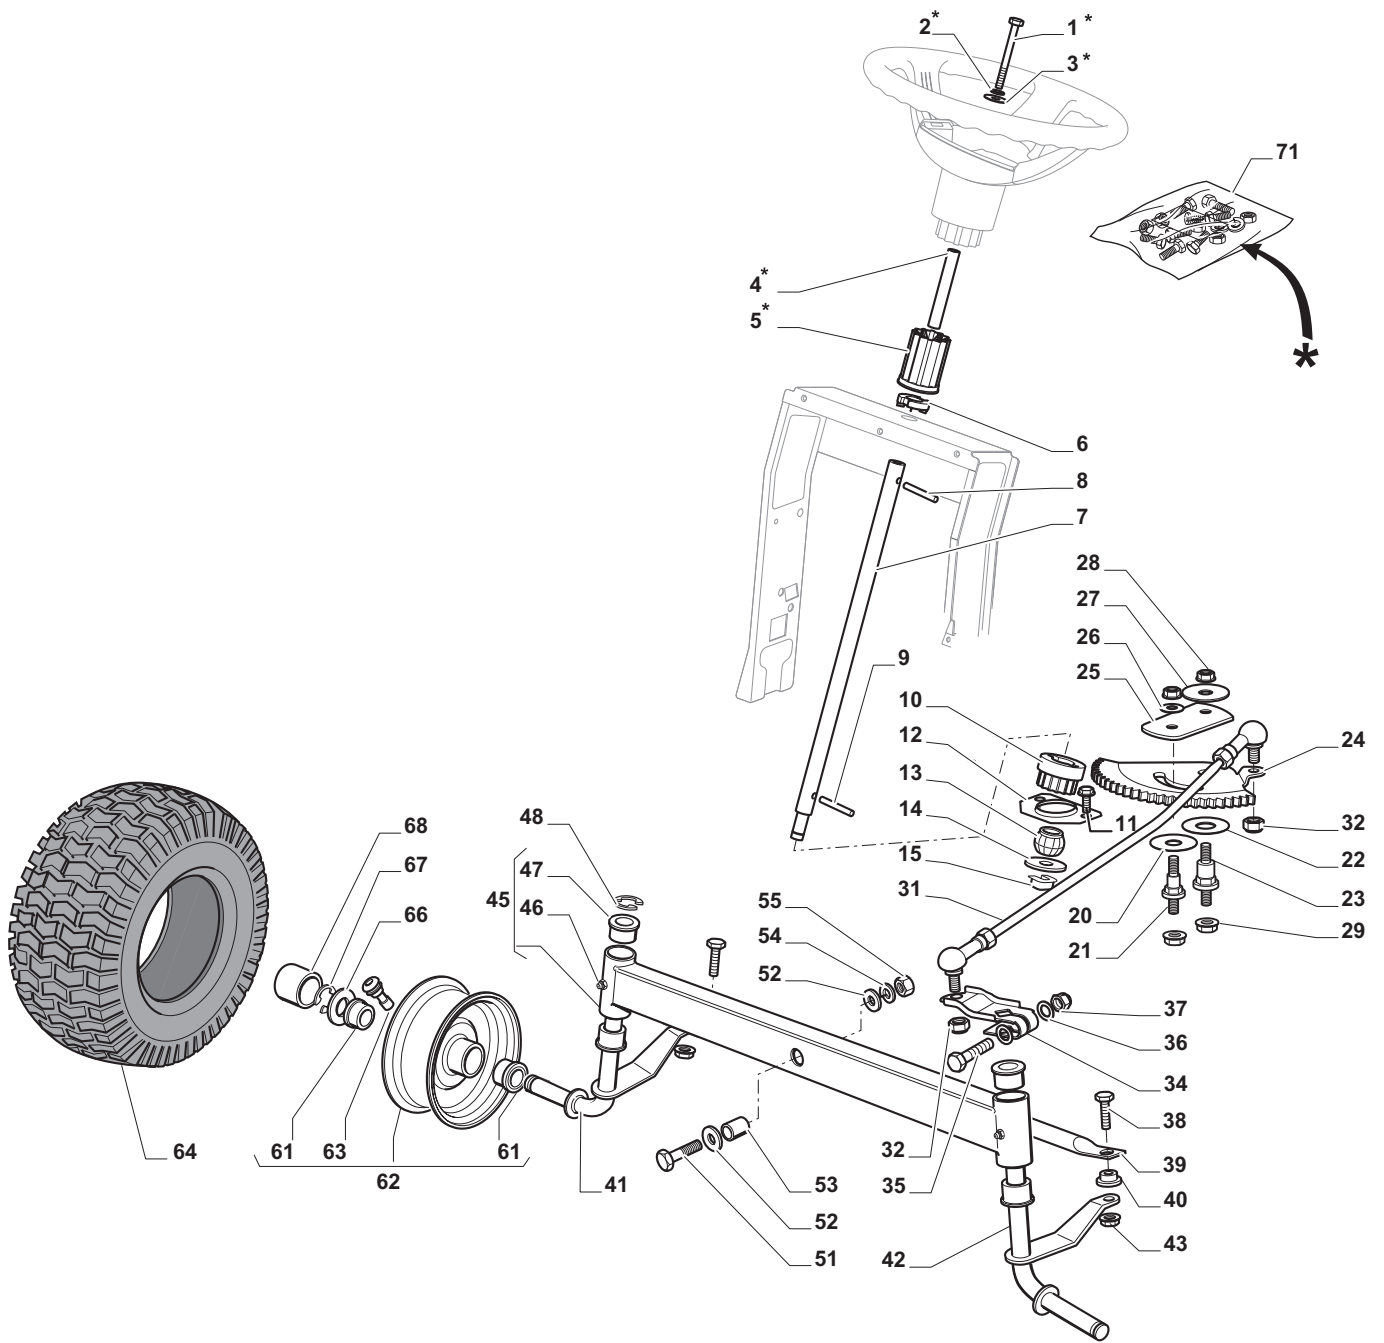

THIS INFORMATION IS NOT INTENDED FOR SALE OR RESALE, AND THIS NOTICE MUST REMAIN ON ALL COPIES.

Chassis				
POSITION	CODE	Q.TY	DESCRIPTION	NOTES
1	24487998/0	1	Cotter Pin	
2	25510079/0	2	Pin	
3	12154210/0	2	Nut	
4	12735599/0	2	Screw	
5	325547225/0	1	Right Plate	
6	325547227/0	1	Left Plate	
11	382785169/1	1	Steering Column Support	
12	125943009/0	4	Screw	
13	325785331/1	1	Right Seat Support	
14	325785333/1	1	Left Seat Support	
15	125943009/0	6	Screw	
16	382785179/0	1	Footboard Support	
17	125943009/0	2	Screw	
18	125943009/0	2	Screw	
20	325500041/1	1	Right Footboard	
21	325500043/1	1	Left Footboard	
22	12735599/0	2	Screw	
25	12293201/0	2	Nut	
26	325820109/1	1	Seat Support	
27	125160048/0	2	Spacer	
28	125430263/0	2	Spring	
29	325060038/0	1	Cam	
30	325820105/1	1	Support	
31	125430264/0	2	Spring	
32	12521350/0	2	Washer	
33	12691400/0	2	Screw	
34	325122002/0	2	Hood	
35	382547061/0	1	Plate	
36	22524970/2	2	Pin	
37	382820151/0	1	Seat Support	
38	12155010/0	2	Nut	
39	118203854/0	2	Protection	
40	125943009/0	4	Screw	

Body				
POSITION	CODE	Q.TY	DESCRIPTION	NOTES
1	325076914/0	1	Hood, Front,Grey	
2	325410903/0	1	Right Grill	
3	325410904/0	1	Left Grill	
4	325785365/0	1	Engine Hood Support	
5	12735403/0	4	Screw	
6	325263302/1	1	Air Intake Grill	
7	112728692/0	4	Screw	
8	325076912/0	1	Engine Hood Yellow	
11	325785298/0	1	Dashboard Support	
12	125943010/0	4	Screw	
13	325270325/0	2	Guide	
14	12735599/0	2	Screw	
15	112735406/0	3	Screw	
16	12523040/0	3	Washer	
17	325120202/1	1	Dashboard	
18	125943010/0	2	Screw	
19	325260003/0	2	Grommet	
21	325120203/0	1	Cover	
25	325110396/1	1	Cover, Yellow	
26	125943010/0	1	Screw	
33	112735406/0	4	Screw	
34	325110399/0	1	Wheels Cover, Yellow	
35	112437506/0	1	Plate	
36	125943010/0	2	Screw	
37	112735406/0	2	Screw	
38	12523040/0	2	Washer	
39	325547208/1	1	Plate	
40	125943010/0	2	Screw	
42	325110384/0	1	Right Footboardcover	
43	325110385/0	1	Left Footboard Cover	
55	325207191/0	1	Plate	